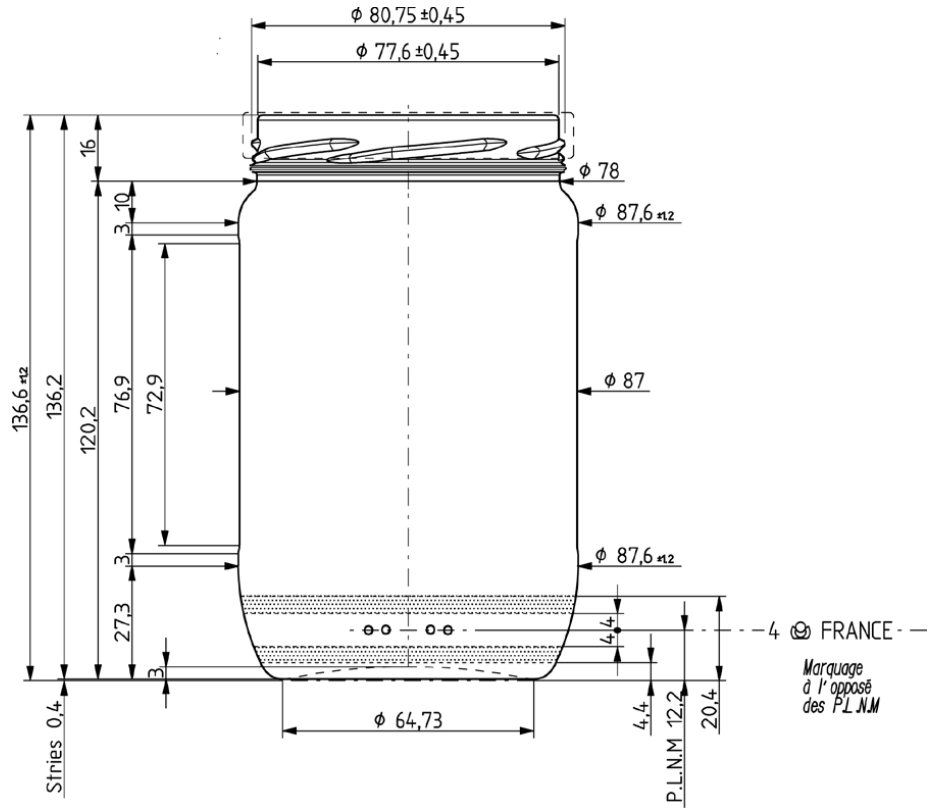

18

24

HS FRENCH FLINT

THE GLASS CONTAINER SPECIALISTS

660ML RESERVE GLASS JAR

Product code	100253
Finish	82mm Twist-off
Capacity	660ml
Brim-full capacity	660ml